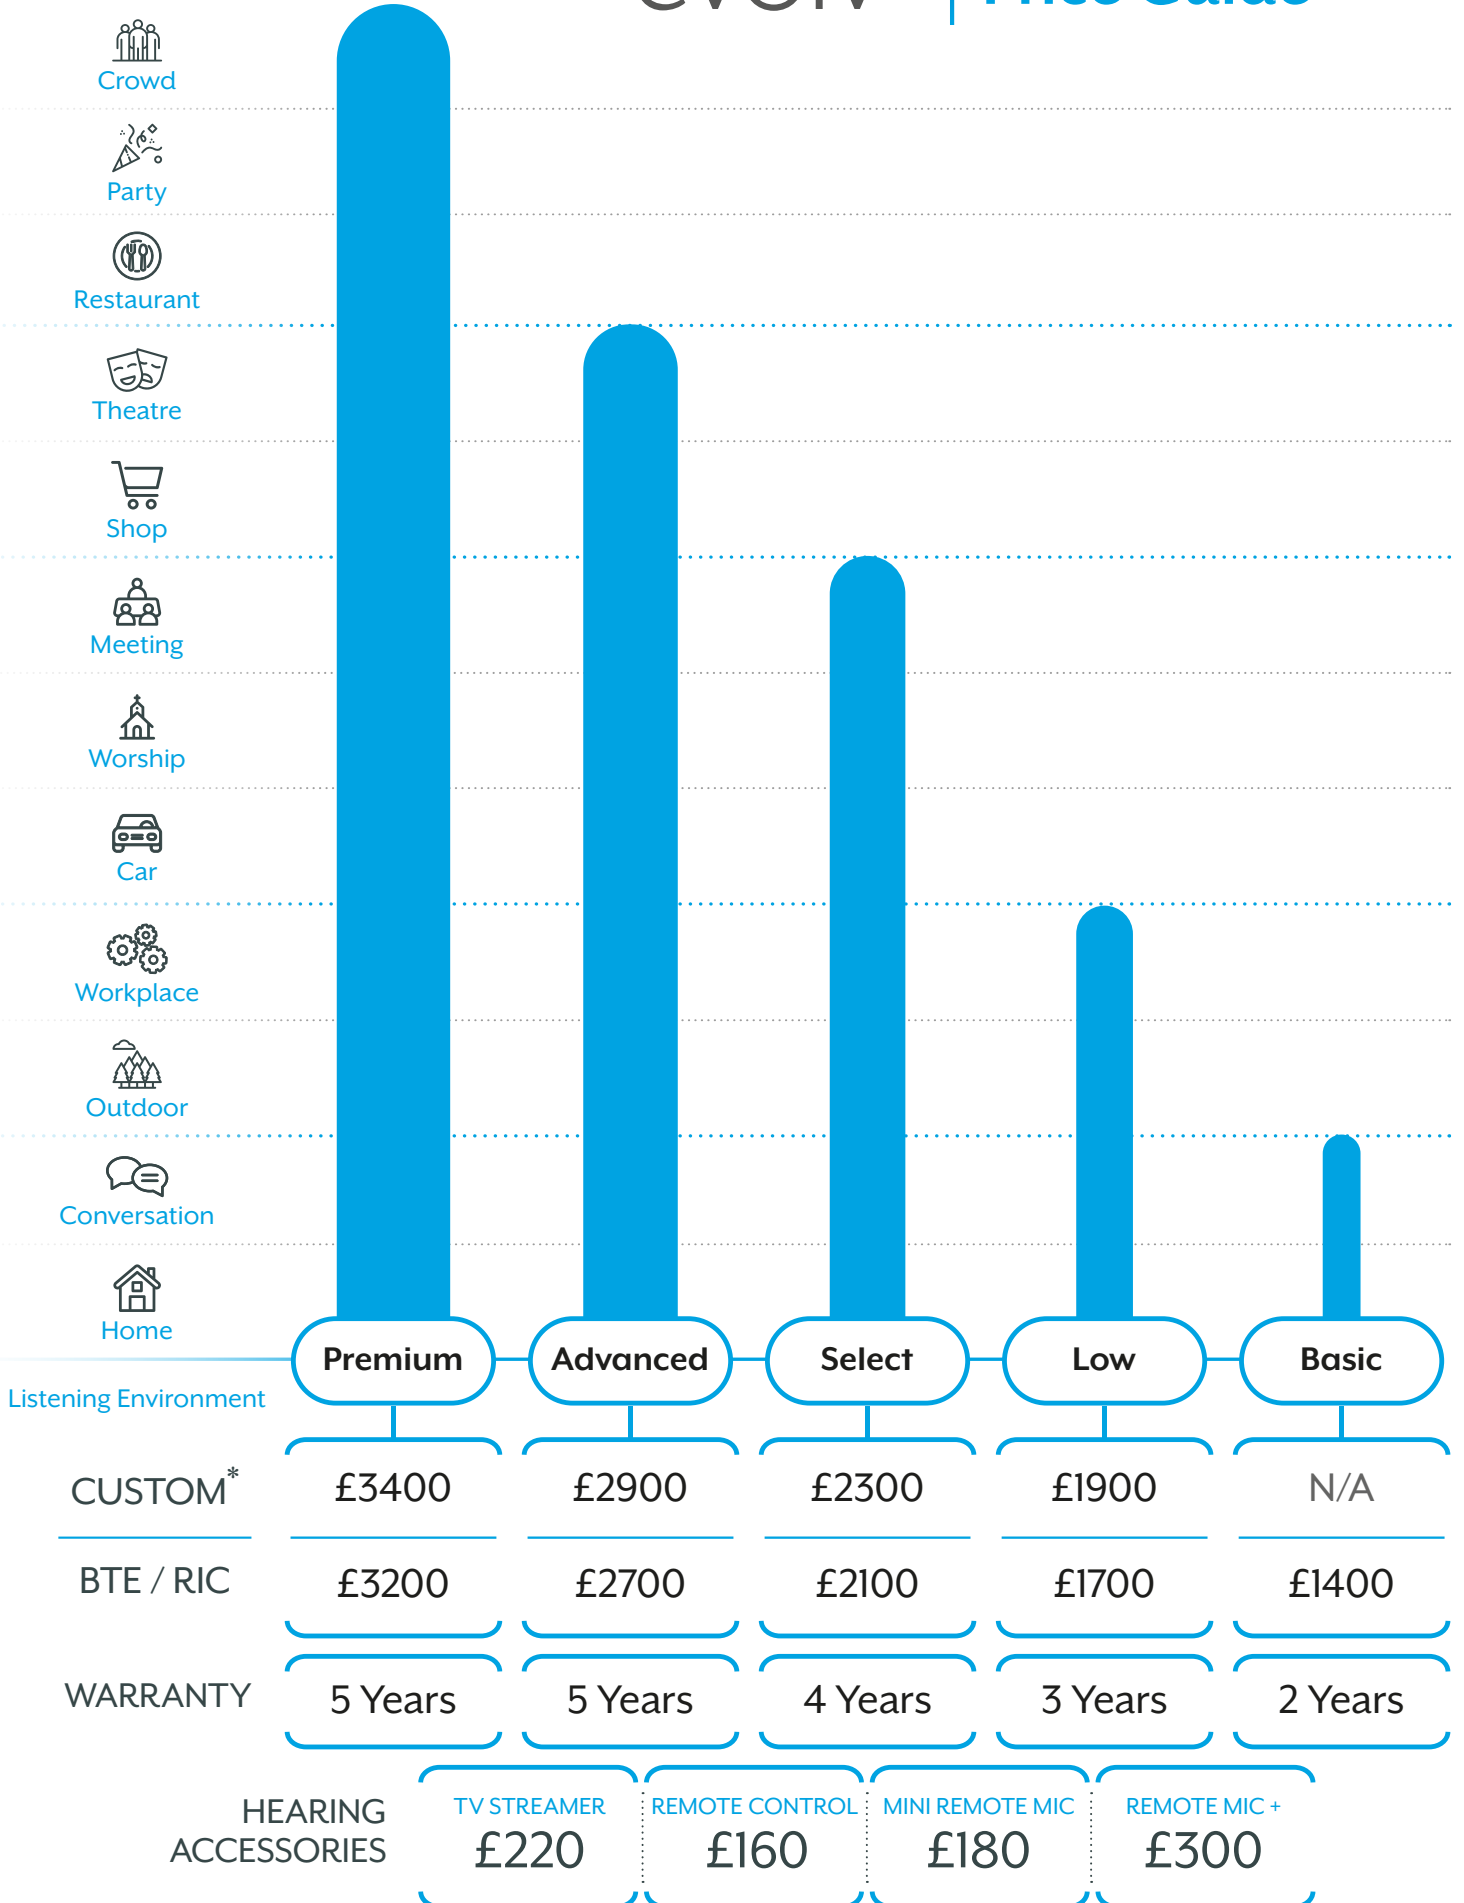

evolv^{AI} | Price Guide

* Price per Pair

857370722

evolv^{AI}

Effortlessly connect to the life you love.

You expect your hearing aids to fit perfectly with your lifestyle. With improved connectivity, the best streaming sound quality, and remote programming improvements, Evolv AI does exactly that. **Connect to a life well lived.**

Noise Reduction

With a 40% reduction in noise energy, compared to previous technology, your sound quality is better than ever.

55M Auto Adjustments

With up to 55 million personalised adjustments every hour, our always-on, always automatic approach delivers realistic and genuine sound quality in every listening environment without the need to do anything extra.

* Compatible with iPhone 11, iPhone 11 Pro, iPhone 11 Pro Max, and later, as well as iPad Pro 12.9-inch (5th generation), iPad Pro 11-inch (3rd generation), iPad Air (4th generation) and iPad mini (6th generation).